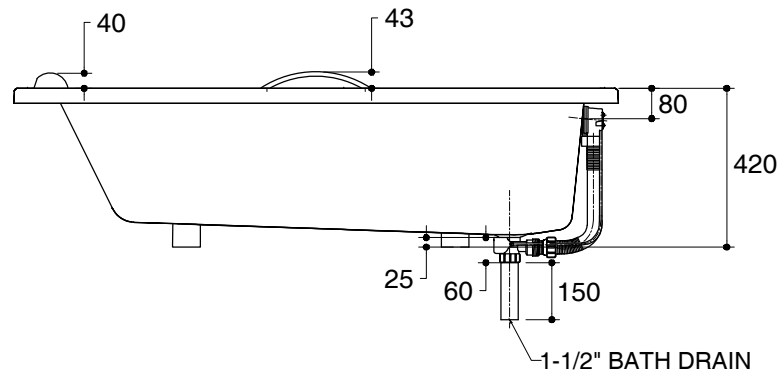

Dimensions are approximate.

Unit: mm

SKU	K-75818X-GR58-WK
Name	MAPLE
Description	PLAIN BATH WITH GRIP AND PILLOW

KARAT