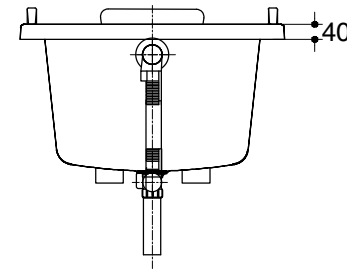

Dimensions are approximate.

Unit: mm

SKU	K-75818X-GR58-WK
Name	MAPLE
Description	PLAIN BATH WITH GRIP AND PILLOW

KARAT