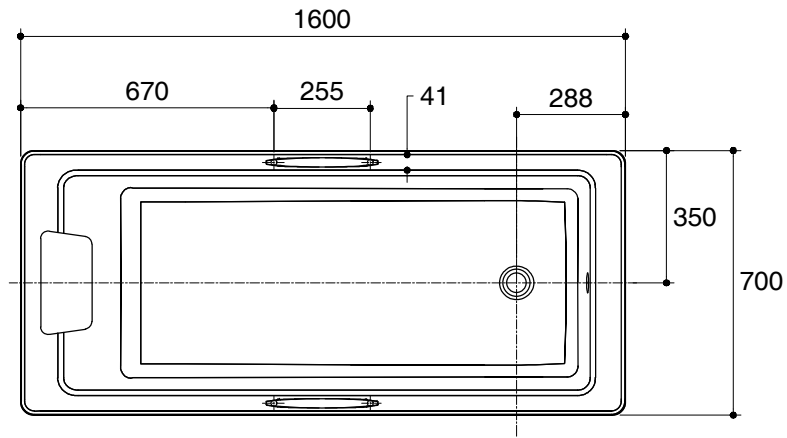

Dimensions are approximate.

Unit: mm

SKU	K-75818X-GR58-WK
Name	MAPLE
Description	PLAIN BATH WITH GRIP AND PILLOW

KARAT